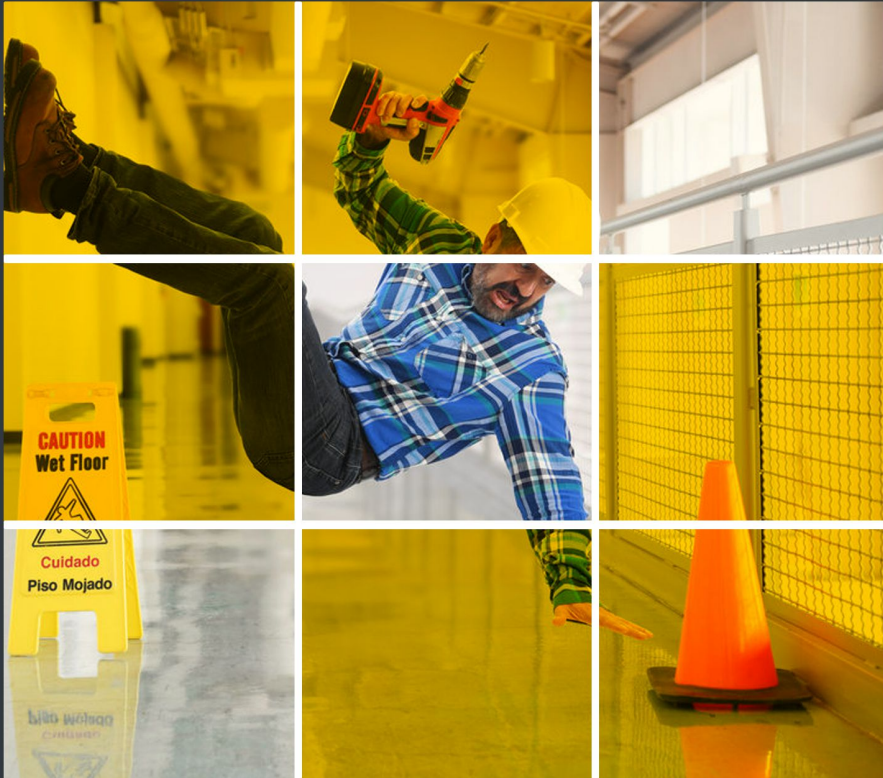

G.M. ENGINEERS

Ensuring Safety Of Employees

SMART SAFETY **BADGE**

Ensuring Safety Of Employees

SSB Technology What You Need to Know

- SSB Defined
- Problems Defined
- Why SSB Is Important
- Innovative Technology
- SSB Models
- Safety First

SMART SAFETY **BADGE**

Defined

SSB is short for the Smart Safety Badge. Our innovative product SSB provides a single point solution for preventive health hazard of employees.

Problems

- Employees are lifeline of any industries around the world.
- With employees working in the industry, comes with greater responsibility of employee safety and their good health.

Problems

Employees most of times suffer with below scenarios :-

- Employees Falling Down
- Needs immediate help because of bad health condition such as heart attack.
- Employees came too close to danger machines/vehicles.
- Employees got electrified from AC power.

Why SSB Is Important

Fall Detection

SSB Immediately identifies if man is down, sends down, sends

((SOS))

Why SSB Is Important

Proximity Detection

SSB prevents employees to come closer near defined machines / vehicles